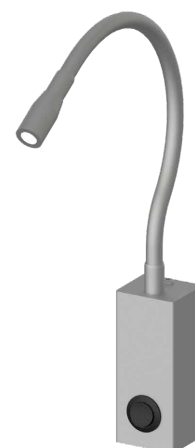

PIXEL 1

F10.

Directional lamp in polished, flexible aluminium suitable for reading, decoration or courtesy lighting. Choice of secondary optics, can be installed indoors. Screw mounting with base or on wall.

Power LED CRI>80

Power: 1W@350mA

Lumen: 135Lm@350mA

350mA constant current power supply

Constant current power supply included

 **MADE IN ITALY**

F10. base w/box

F10. flat base

BASIC CODES

F10.

FINISHES

-  **6** Chrome
-  **7** Brushed aluminium

LIGHT BEAM

-  **25** 25°
-  **40** 40°
-  **60** 60°

LED COLOUR

-  **BN** 4000K
-  **BC** 3000K
-  **CC** 2700K
-  **BL** Blue
-  **VE** Green
-  **RO** Red
-  **AM** Amber

BASE W/BOX AND SWITCH

- BX** without switch
- BB** with white switch
- BB** with black switch

FLAT BASE AND SWITCH

- PX** without switch
- PB** with white switch
- PN** with black switch

Code example:

PIXEL 1 + Brushed aluminium + Light beam 25° + 3000K + Flat base white switch = Code: F10.725BCPB