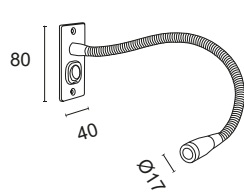

PIXEL 1

F10.

Directional lamp in polished, flexible aluminium suitable for reading, decoration or courtesy lighting. Choice of secondary optics, can be installed indoors. Screw mounting with base or on wall.

Power LED CRI>80

Power: 1W@350mA

Lumen: 135Lm@350mA

350mA constant current power supply

Constant current power supply included

 **MADE IN ITALY**

F10. base w/box

F10. flat base

BASIC CODES

F10.

FINISHES

-  **6** Chrome
-  **7** Brushed aluminium

LIGHT BEAM

-  **25** 25°
-  **40** 40°
-  **60** 60°

LED COLOUR

-  **BN** 4000K
-  **BC** 3000K
-  **CC** 2700K
-  **BL** Blue
-  **VE** Green
-  **RO** Red
-  **AM** Amber

BASE W/BOX AND SWITCH

- BX** without switch
- BB** with white switch
- BB** with black switch

FLAT BASE AND SWITCH

- PX** without switch
- PB** with white switch
- PN** with black switch

Code example:

PIXEL 1 + Brushed aluminium + Light beam 25° + 3000K + Flat base white switch = Code: F10.725BCPB