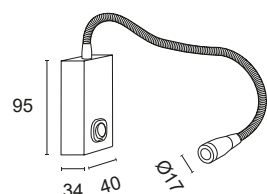

PIXEL 1

F10.

Directional lamp in polished, flexible aluminium suitable for reading, decoration or courtesy lighting. Choice of secondary optics, can be installed indoors. Screw mounting with base or on wall.

Power LED CRI>80

Power: 1W@350mA

Lumen: 135Lm@350mA

350mA constant current power supply

Constant current power supply included

 **MADE IN ITALY**

F10. base w/box

F10. flat base

BASIC CODES

F10.

FINISHES

-  **6** Chrome
-  **7** Brushed aluminium

LIGHT BEAM

-  **25** 25°
-  **40** 40°
-  **60** 60°

LED COLOUR

-  **BN** 4000K
-  **BC** 3000K
-  **CC** 2700K
-  **BL** Blue
-  **VE** Green
-  **RO** Red
-  **AM** Amber

BASE W/BOX AND SWITCH

- BX** without switch
- BB** with white switch
- BB** with black switch

FLAT BASE AND SWITCH

- PX** without switch
- PB** with white switch
- PN** with black switch

Code example:

PIXEL 1 + Brushed aluminium + Light beam 25° + 3000K + Flat base white switch = Code: F10.725BCPB